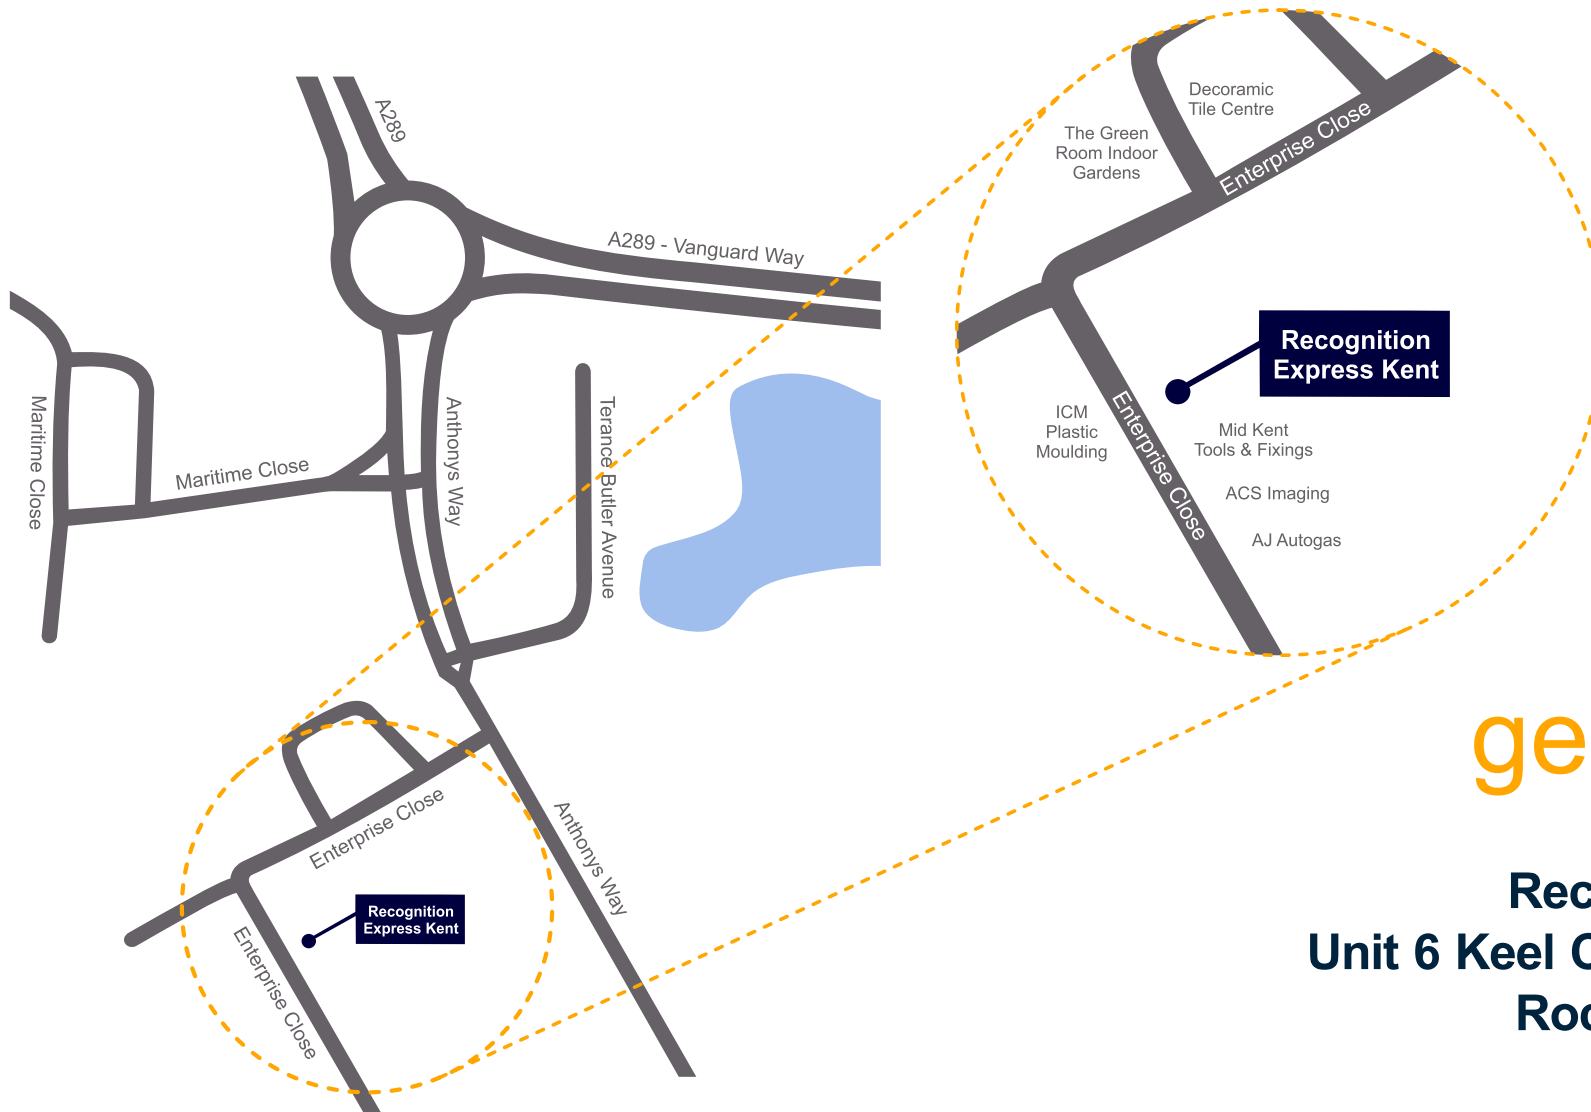

## get in touch...

**Recognition Express Kent**  
**Unit 6 Keel Court, Enterprise Close**  
**Rochester, Kent, ME2 4LY**

**01634 716304**

**recognition-express.com/kent**

**sales@kent.recognition-express.com**